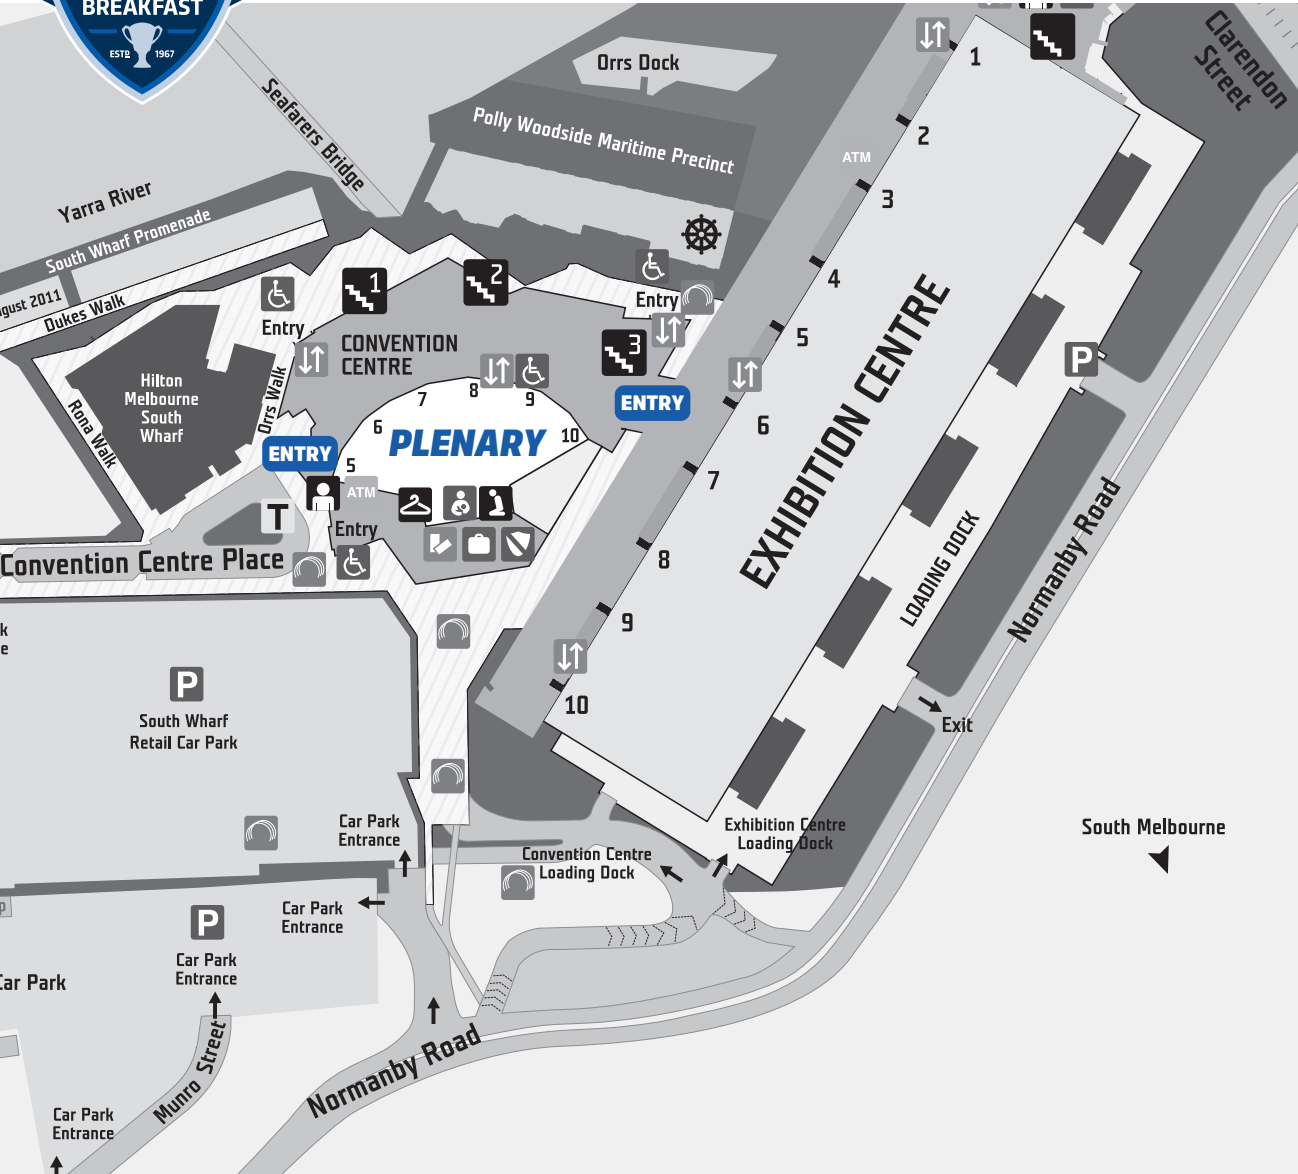

VENUE MAP

ATM	Business Centre	Disabled Access	Parking	Security	Ticket Office
Berthing Dock	Cafe	Door Numbers	Polly Woodside	Stairway	Tramline
Bike Racks	Cloak Room	Lift	Prayer Room	Taxi Rank	96 Tram Number
Bike Share Station	Customer Service	Parents Room	Public Access		